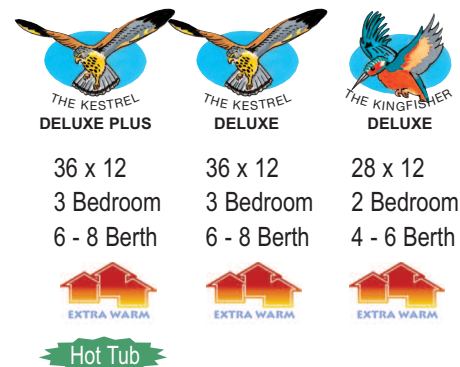

Please see the map on page 19 for details of which caravans are brand new for 2012 season.