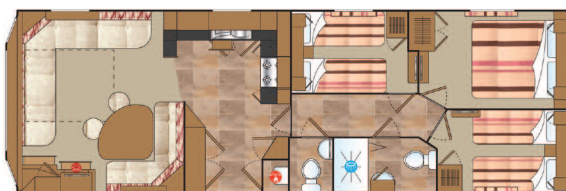

Please see the map on page 19 for details of which caravans are brand new for 2012 season.