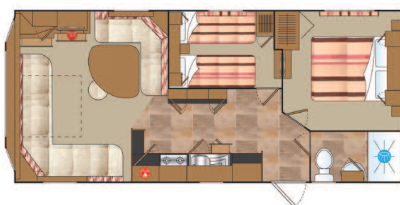

New Caravans for 2012 Season at River Valley Country Park

We have introduced 5 brand new caravans to the park for the 2012 season with DOUBLE GLAZING, CENTRAL HEATING & EXTRA INSULATION as 28x12, 2 bedroom, 4-6 berth Kingfisher Deluxe Caravans onto pitch numbers white 3, 4, 5, 6 & 7. The caravans have a cooker, fridge, toaster, microwave, lounge/diner, large flat screen TV with Digital Freeview, Fire, Shower & Toilet, fold out bed in the lounge, pillows & duvets... plus they have bay windows in the lounges with tile & pitched roofs for that added space.

We have also introduced 4 brand new caravans to the park for the 2012 season with DOUBLE GLAZING, CENTRAL HEATING & EXTRA INSULATION as 36x12, 3 bedroom, 6-8 berth Kestrel Deluxe Caravans onto pitch numbers white 1, 2, 8 & 9. All the caravans have a cooker, fridge, toaster, microwave, lounge/diner, large flat screen TV with Digital Freeview, Fire, Shower & 2 Toilets, master bedroom, two twins & fold out bed in the lounge, pillows & duvets...plus they have bay windows in the lounges with tile & pitched roofs for that added space.